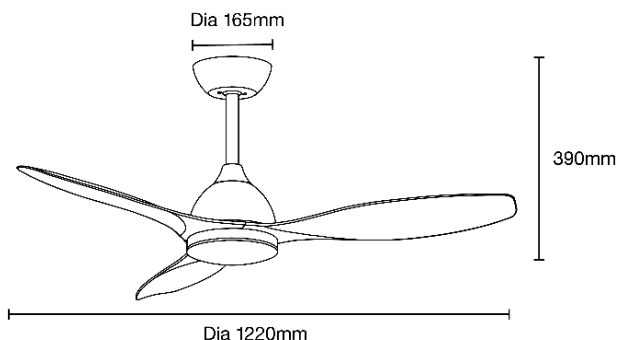

36W 1220MM (48") SMART DC CEILING FAN 3 ABS BLADES WITH WIFI REMOTE CONTROL + LED LIGHT

SPECIFICATIONS

Model Name	ELITE DC
Model Numbers	MEDC1233W Matt White MEDC1233M Matt Black MEDC1233MW
Power Wattage / Motor	36W DC
Voltage / Frequency	220-240Va.c. 50-60Hz
Air Movement (m³/hr)	
Maximum RPM	Up to 238 RPM
Airflow Efficiency	Up to 389m³/hr per watt
Speed 6 (Highest)	14,000m³/hr
Speed 5	11,200m³/hr
Speed 4	9,120m³/hr
Speed 3	7,750m³/hr
Speed 2	6,290m³/hr
Speed 1 (Lowest)	4,680m³/hr
Materials / Blade	ABS blade
Number of Blades	3
Blade Pitch	10°
Hangsure Canopy	10°
Lighting Wattage / Type	18W LED
Colour Temperature	2700K to 6000K
Lumens Output	Up to 1885lm
Rated Lifetime	30,000 hours @ Ta25°C
Dimmable	Variable dimming

REMOTE CONTROL

Control	
Light	On/off
CCT	2700K/3000K/4000K/5000K/6000K
Fan	Off only
Fan Speed Setting	6
Other Features	Summer/winter reverse mode Breeze mode Sleep mode
Timer	Off only - 1hr, 4hr or 8hr
Power	1 x A23 12V batteries (supplied)
Size	145 x 42mm
Radio Frequency	433Mhz

SHIPPING

Model Numbers	Carton Size			Carton Quantity	Carton Gross Weight (Kg)
	H (mm)	W (mm)	L (mm)		
MEDC1233W	240	220	690	1	6.1
MEDC1233M	240	220	690	1	6.1
MEDC1233MW	240	220	690	1	6.1

INSTALLATION

Installation	By licensed electrician only
Warranty	6* year warranty (*3 year in-home + additional 3 year replacement on the motor only)

DIMENSIONS

* Product must be installed by licensed electrician if not warranty will be void.
Visit website for further information regarding warranty terms and conditions.
Specification and imagery subject to change without prior notice. Last updated Sept 2023.

Aust/NZ Approval No.
GMA-517404-EA