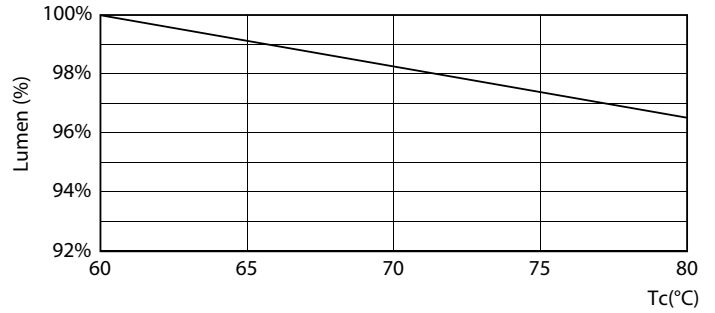

Plano de dimensiones

CorePro LEDtube 1500mm 20W 840 T8

Product
CorePro LEDtube 1500mm 20W 840 T8

Datos fotométricos

General uniform lighting

Spectral Power Distribution Colour

CorePro tubo LED EM/230V T8

Vida útil

Life Expectancy Diagram

LumenVsTc

Lumen Maintenance Diagram